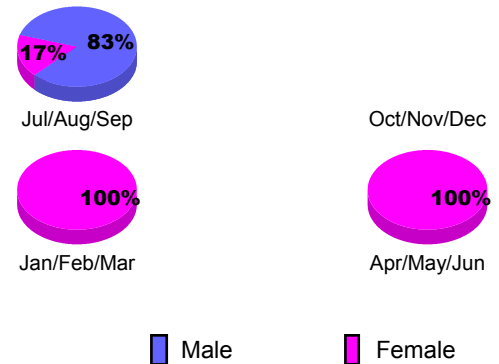

GMT: **DOMENICO MESSINA**

Location: **ITALY**

GMT CA: **4**

CLUBS

Month	New Club Goal	Actual New Clubs	Actual Dropped Clubs	Gain/Loss of Clubs
2012-2013				
Jul/Aug/Sep		0	0	0
Oct/Nov/Dec		0	0	0
Jan/Feb/Mar		1	0	1
Apr/May/June		1	0	1
Totals		2	0	2

Club Results 2012-2013
Goal, New, Dropped, Gain/Loss

YTD Status Quo Clubs 2012-2013

Status Quo Clubs Compared to Status Quo Members

Club Gain/Loss 2012-2013

MEMBERSHIP

Month	Net Memb Goal	Actual New Memb	Actual Dropped Memb	Gain/Loss of Memb
2012-2013				
Jul/Aug/Sep		45	83	-38
Oct/Nov/Dec		32	84	-52
Jan/Feb/Mar		79	86	-7
Apr/May/June		98	107	-9
Totals		254	360	-106

Membership Results 2012-2013
Goal, New, Dropped, Gain/Loss

Gender Comparison 2012-2013

Membership Gain/Loss 2012-2013