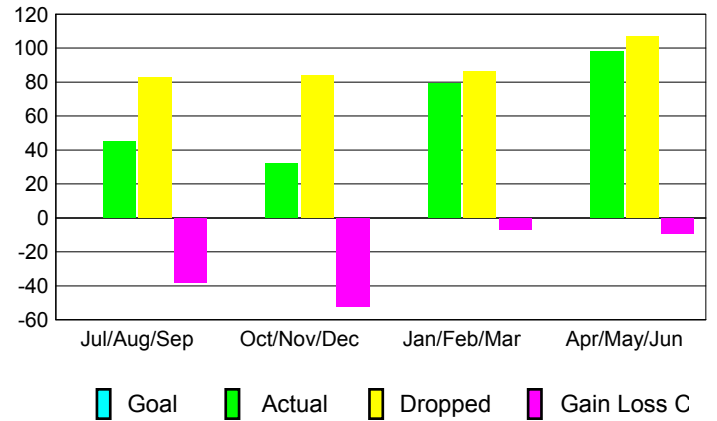

GMT: **DOMENICO MESSINA**

Location: **ITALY**

GMT CA: **4**

CLUBS

Month	New Club Goal	Actual New Clubs	Actual Dropped Clubs	Gain/Loss of Clubs
2012-2013				
Jul/Aug/Sep		0	0	0
Oct/Nov/Dec		0	0	0
Jan/Feb/Mar		1	0	1
Apr/May/June		1	0	1
Totals		2	0	2

Club Results 2012-2013
Goal, New, Dropped, Gain/Loss

YTD Status Quo Clubs 2012-2013

Status Quo Clubs Compared to Status Quo Members

Club Gain/Loss 2012-2013

MEMBERSHIP

Month	Net Memb Goal	Actual New Memb	Actual Dropped Memb	Gain/Loss of Memb
2012-2013				
Jul/Aug/Sep		45	83	-38
Oct/Nov/Dec		32	84	-52
Jan/Feb/Mar		79	86	-7
Apr/May/June		98	107	-9
Totals		254	360	-106

Membership Results 2012-2013
Goal, New, Dropped, Gain/Loss

Gender Comparison 2012-2013

Membership Gain/Loss 2012-2013