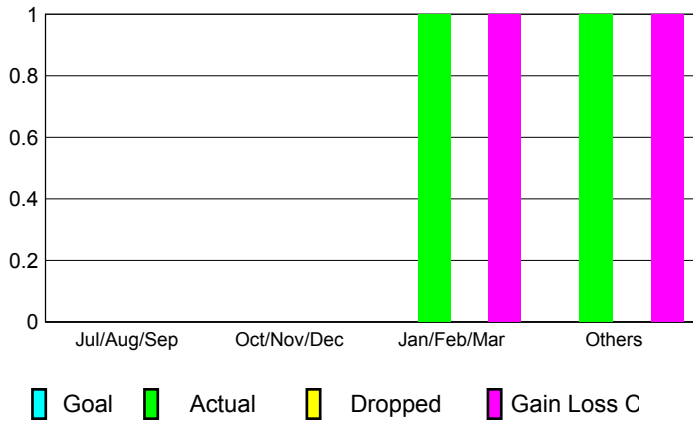

GMT: **DOMENICO MESSINA**

Location: **ITALY**

GMT CA: **4**

CLUBS

Month	New Club Goal	Actual New Clubs	Actual Dropped Clubs	Gain/Loss of Clubs
2012-2013				
Jul/Aug/Sep		0	0	0
Oct/Nov/Dec		0	0	0
Jan/Feb/Mar		1	0	1
Apr/May/June		1	0	1
Totals		2	0	2

Club Results 2012-2013
Goal, New, Dropped, Gain/Loss

YTD Status Quo Clubs 2012-2013

Status Quo Clubs Compared to Status Quo Members

Club Gain/Loss 2012-2013

MEMBERSHIP

Month	Net Memb Goal	Actual New Memb	Actual Dropped Memb	Gain/Loss of Memb
2012-2013				
Jul/Aug/Sep		45	83	-38
Oct/Nov/Dec		32	84	-52
Jan/Feb/Mar		79	86	-7
Apr/May/June		98	107	-9
Totals		254	360	-106